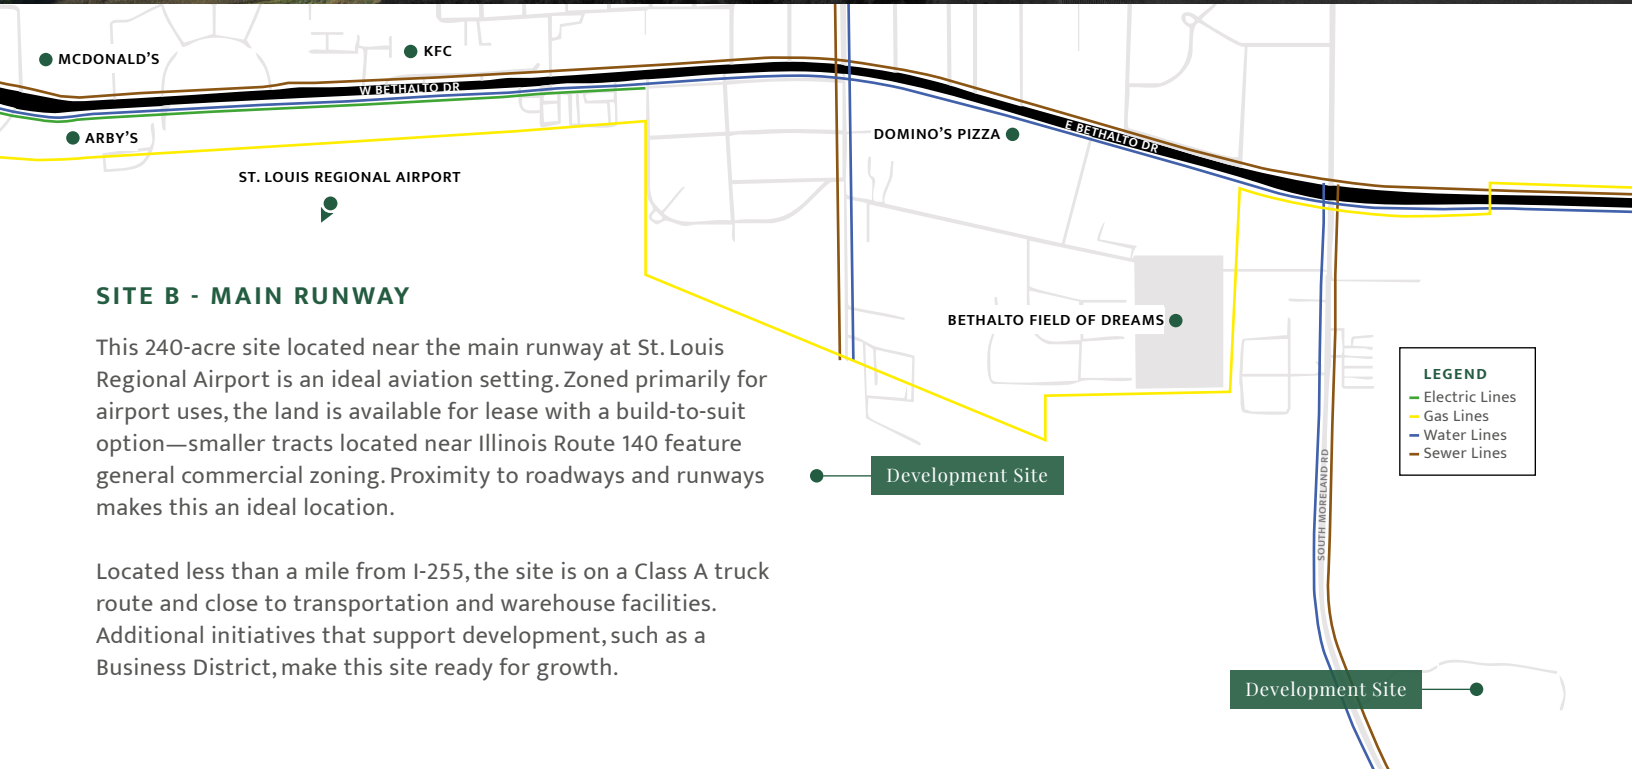

St. Louis Regional Airport Business Park Site B

WHERE YOUR BUSINESS IS READY TO TAKE OFF

-  240 Acres Divisible
-  Zoning Airport
-  Utilities Available Nearby
-  Bethalto Business District

READY TO MAKE YOUR MOVE? CALL TODAY.